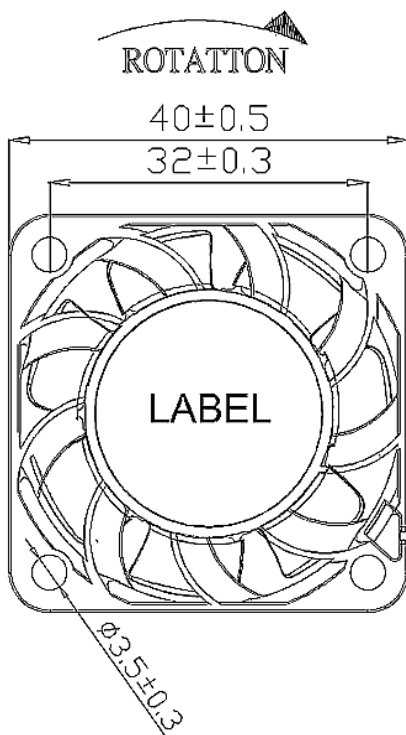

AD4020GB SERIES

- Size: 40 x 40 x 20mm
- Housing: Plastic (UL 94V-0)
- Impeller: Plastic (UL 94V-0)
- Motor: 4 Pole Brushless DC Motor
- Operating Temperature: -10°C ~ +70°C
- Insulation: Class A
- Weight: 45.0g

Unit:mm

Model Number	Voltage	Current	Power	Speed	Air Flow	Pressure	Noise
	(V)	(A)	(W)	(RPM)	(CFM)	(inH2O)	dB(A)
① AD4020V12BLWGB	12	0.08	0.96	8000	9.4	0.35	33
② AD4020V12BMWGB	12	0.11	1.32	10000	11.7	0.55	40
③ AD4020V12BHWGB	12	0.17	2.04	12000	14.3	0.79	44
③ AD4020V24BHWGB	24	0.13	3.12	12000	14.3	0.79	44
④ AD4020V12BUWGB	12	0.25	3.00	14000	16.8	1.08	49
④ AD4020V24BUWGB	24	0.15	3.60	14000	16.8	1.08	49
⑤ AD4020V12BVWGB	12	0.41	4.92	16000	19.8	1.44	53
⑤ AD4020V24BVWGB	24	0.18	4.32	16000	19.8	1.44	53

B = Ball Bearing