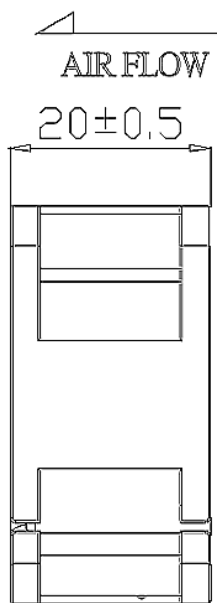

AD4020GB SERIES

- Size: 40 x 40 x 20mm
- Housing: Plastic (UL 94V-0)
- Impeller: Plastic (UL 94V-0)
- Motor: 4 Pole Brushless DC Motor
- Operating Temperature: -10°C ~ +70°C
- Insulation: Class A
- Weight: 45.0g

Unit:mm

Model Number	Voltage	Current	Power	Speed	Air Flow	Pressure	Noise
	(V)	(A)	(W)	(RPM)	(CFM)	(inH2O)	dB(A)
① AD4020V12BLWGB	12	0.08	0.96	8000	9.4	0.35	33
② AD4020V12BMWGB	12	0.11	1.32	10000	11.7	0.55	40
③ AD4020V12BHWGB	12	0.17	2.04	12000	14.3	0.79	44
③ AD4020V24BHWGB	24	0.13	3.12	12000	14.3	0.79	44
④ AD4020V12BUWGB	12	0.25	3.00	14000	16.8	1.08	49
④ AD4020V24BUWGB	24	0.15	3.60	14000	16.8	1.08	49
⑤ AD4020V12BVWGB	12	0.41	4.92	16000	19.8	1.44	53
⑤ AD4020V24BVWGB	24	0.18	4.32	16000	19.8	1.44	53

B = Ball Bearing