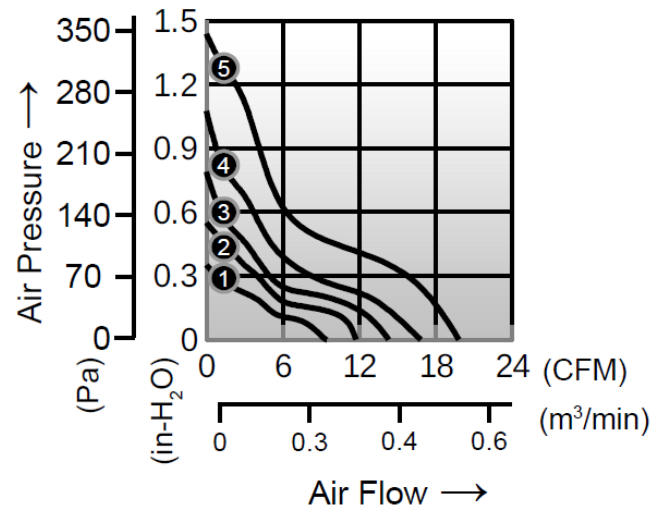

AD4020GB SERIES

- Size: 40 x 40 x 20mm
- Housing: Plastic (UL 94V-0)
- Impeller: Plastic (UL 94V-0)
- Motor: 4 Pole Brushless DC Motor
- Operating Temperature: -10°C ~ +70°C
- Insulation: Class A
- Weight: 45.0g

Unit:mm

Model Number	Voltage	Current	Power	Speed	Air Flow	Pressure	Noise
	(V)	(A)	(W)	(RPM)	(CFM)	(inH2O)	dB(A)
① AD4020V12BLWGB	12	0.08	0.96	8000	9.4	0.35	33
② AD4020V12BMWGB	12	0.11	1.32	10000	11.7	0.55	40
③ AD4020V12BHWGB	12	0.17	2.04	12000	14.3	0.79	44
③ AD4020V24BHWGB	24	0.13	3.12	12000	14.3	0.79	44
④ AD4020V12BUWGB	12	0.25	3.00	14000	16.8	1.08	49
④ AD4020V24BUWGB	24	0.15	3.60	14000	16.8	1.08	49
⑤ AD4020V12BVWGB	12	0.41	4.92	16000	19.8	1.44	53
⑤ AD4020V24BVWGB	24	0.18	4.32	16000	19.8	1.44	53

B = Ball Bearing