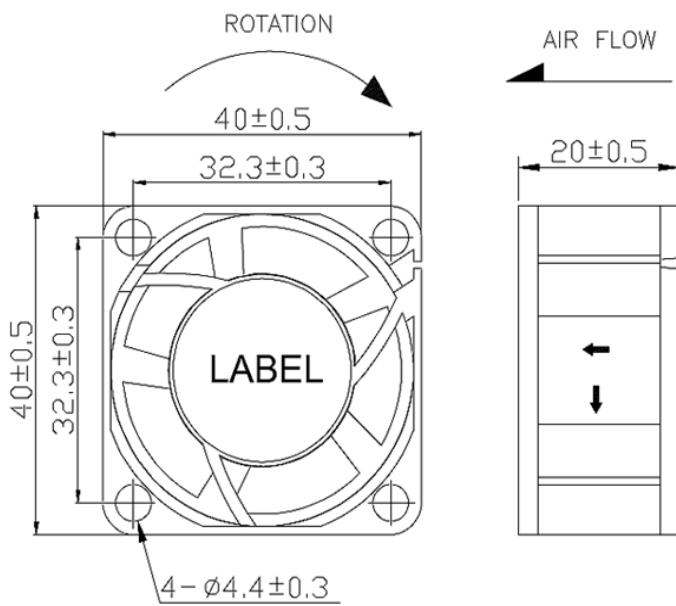

## AD4020GS SERIES

- Size: 40 x 40 x 20mm
- Housing: Plastic (UL 94V-0)
- Impeller: Plastic (UL 94V-0)
- Motor: 4 Pole Brushless DC Motor
- Operating Temperature: -10°C ~ +70°C
- Insulation: Class A
- Weight: 27.0g

Model Number	Voltage	Current	Power	Speed	Air Flow	Pressure	Noise
	(V)	(A)	(W)	(RPM)	(CFM)	(inH <sub>2</sub> O)	dB(A)
① AD4020V12FLWGS	12	0.10	1.20	5000	7.4	0.19	21
① AD4020V24FLWGS	24	0.07	1.68	5000	7.4	0.19	21
② AD4020V12FMWGS	12	0.12	1.44	6500	9.6	0.32	25
② AD4020V24FMWGS	24	0.09	2.16	6500	9.6	0.32	25
③ AD4020V12FHWGS	12	0.16	1.92	8600	11.1	0.43	33
③ AD4020V24FHWGS	24	0.13	3.12	8600	11.1	0.43	33

F = Fluid Bearing