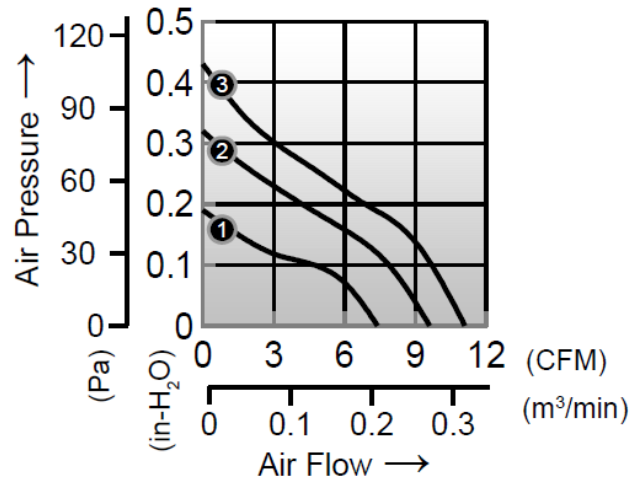

## AD4020GS SERIES

- Size: 40 x 40 x 20mm
- Housing: Plastic (UL 94V-0)
- Impeller: Plastic (UL 94V-0)
- Motor: 4 Pole Brushless DC Motor
- Operating Temperature: -10°C ~ +70°C
- Insulation: Class A
- Weight: 27.0g

Model Number	Voltage	Current	Power	Speed	Air Flow	Pressure	Noise
	(V)	(A)	(W)	(RPM)	(CFM)	(inH <sub>2</sub> O)	dB(A)
① AD4020V12FLWGS	12	0.10	1.20	5000	7.4	0.19	21
① AD4020V24FLWGS	24	0.07	1.68	5000	7.4	0.19	21
② AD4020V12FMWGS	12	0.12	1.44	6500	9.6	0.32	25
② AD4020V24FMWGS	24	0.09	2.16	6500	9.6	0.32	25
③ AD4020V12FHWGS	12	0.16	1.92	8600	11.1	0.43	33
③ AD4020V24FHWGS	24	0.13	3.12	8600	11.1	0.43	33

F = Fluid Bearing