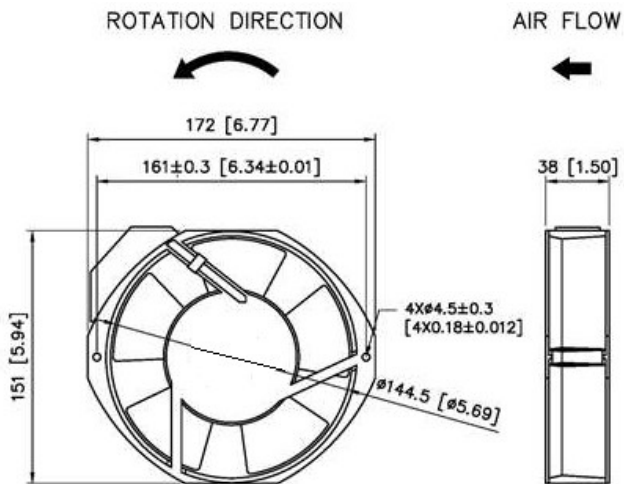

AA17383C SERIES

- Size: 172 x 151 x 38mm
- Housing: Aluminum
- Impeller: Thermoplastic PBT, UL94V-0
- Motor: Shaded Pole Motor
- Operating Temperature: -20°C ~ +70°C
- Insulation: Class B

Model Number	Voltage	Frequency	Current	Power	Speed	Air Flow	Pressure	Noise
	(V)	(Hz)	(A)	(W)	(RPM)	(CFM)	(mmH ₂ O)	dB(A)
AA1738V11BH*3C	110/120	50/60	0.58/0.47	43/36	2580/2880	160/185	11.4/8.9	49
AA1738V22BH*3C	220/240	50/60	0.32/0.25	48/39	2580/2880	160/185	11.4/8.9	49

* for T/W = Terminals/ Lead Wires