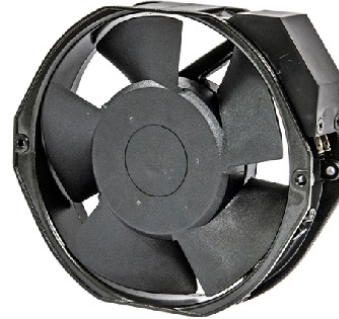

AA17383C SERIES

- Size: 172 x 151 x 38mm
- Housing: Aluminum
- Impeller: Thermoplastic PBT, UL94V-0
- Motor: Shaded Pole Motor
- Operating Temperature: -20°C ~ +70°C
- Insulation: Class B

Model Number	Voltage	Frequency	Current	Power	Speed	Air Flow	Pressure	Noise
	(V)	(Hz)	(A)	(W)	(RPM)	(CFM)	(mmH ₂ O)	dB(A)
AA1738V11BH*3C	110/120	50/60	0.58/0.47	43/36	2580/2880	160/185	11.4/8.9	49
AA1738V22BH*3C	220/240	50/60	0.32/0.25	48/39	2580/2880	160/185	11.4/8.9	49