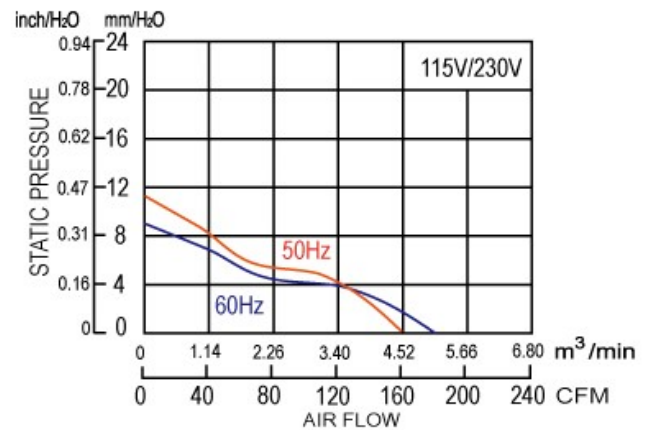

AA17383C SERIES

- Size: 172 x 151 x 38mm
- Housing: Aluminum
- Impeller: Thermoplastic PBT, UL94V-0
- Motor: Shaded Pole Motor
- Operating Temperature: -20°C ~ +70°C
- Insulation: Class B

Model Number	Voltage	Frequency	Current	Power	Speed	Air Flow	Pressure	Noise
	(V)	(Hz)	(A)	(W)	(RPM)	(CFM)	(mmH ₂ O)	dB(A)
AA1738V11BH*3C	110/120	50/60	0.58/0.47	43/36	2580/2880	160/185	11.4/8.9	49
AA1738V22BH*3C	220/240	50/60	0.32/0.25	48/39	2580/2880	160/185	11.4/8.9	49

* for T/W = Terminals/ Lead Wires