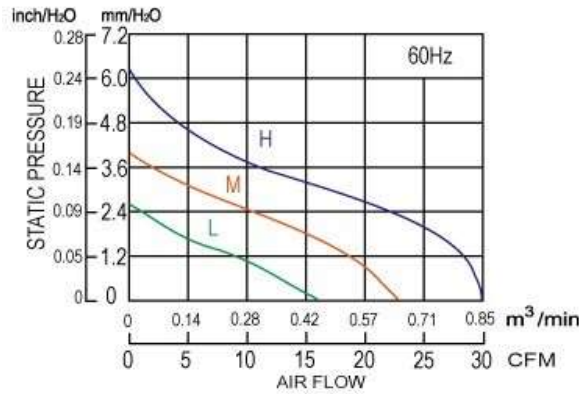

AA80383C SERIES

- Size: 80 x 80 x 38mm
- Housing: Aluminum
- Impeller: Glass fiber reinforced plastic UL94V-0
- Motor: AC Shaded Pole Type
- Operating Temperature: -10°C ~ +70°C
- Insulation: Class A
- IP Rating: IP21

Model Number	Voltage	Frequency	Current	Power	Speed	Air Flow	Pressure	Noise
	(V)	(Hz)	(A)	(W)	(RPM)	(CFM)	(mmH ₂ O)	dB(A)
AA8038V11BHW3C	110	50/60	0.14/0.12	13/12	2300/2700	26/30	4.3/6.1	30/35
AA8038V11BMW3C	110	50/60	0.12/0.10	10/9	2000/2300	21/23	3.6/3.8	24/27
AA8038V11BLW3C	110	50/60	0.08/0.06	6/5	1700/1900	17/16	3.0/2.5	21/23
AA8038V22BHW3C	230	50/60	0.10/0.08	13/12	2300/2700	26/30	4.3/6.1	30/35
AA8038V22BMW3C	230	50/60	0.08/0.06	10/9	2000/2300	21/23	3.6/3.8	24/27
AA8038V22BLW3C	230	50/60	0.05/0.04	6/5	1700/1900	17/16	3.0/2.5	21/23