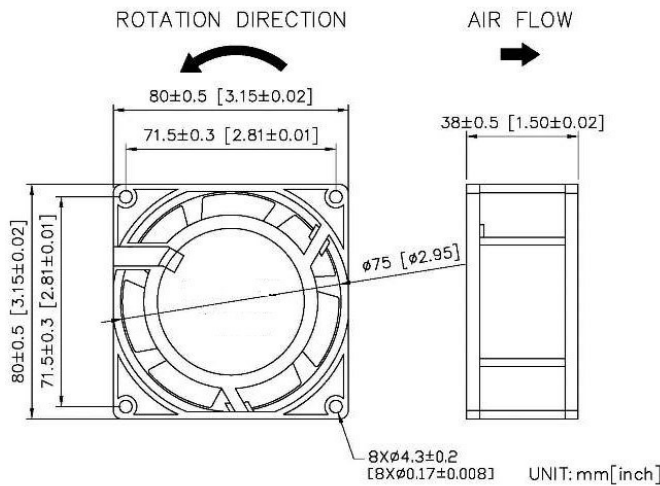

AA80383C SERIES

- Size: 80 x 80 x 38mm
- Housing: Aluminum
- Impeller: Glass fiber reinforced plastic UL94V-0
- Motor: AC Shaded Pole Type
- Operating Temperature: -10°C ~ +70°C
- Insulation: Class A
- IP Rating: IP21

Model Number	Voltage	Frequency	Current	Power	Speed	Air Flow	Pressure	Noise
	(V)	(Hz)	(A)	(W)	(RPM)	(CFM)	(mmH ₂ O)	dB(A)
AA8038V11BHW3C	110	50/60	0.14/0.12	13/12	2300/2700	26/30	4.3/6.1	30/35
AA8038V11BMW3C	110	50/60	0.12/0.10	10/9	2000/2300	21/23	3.6/3.8	24/27
AA8038V11BLW3C	110	50/60	0.08/0.06	6/5	1700/1900	17/16	3.0/2.5	21/23
AA8038V22BHW3C	230	50/60	0.10/0.08	13/12	2300/2700	26/30	4.3/6.1	30/35
AA8038V22BMW3C	230	50/60	0.08/0.06	10/9	2000/2300	21/23	3.6/3.8	24/27
AA8038V22BLW3C	230	50/60	0.05/0.04	6/5	1700/1900	17/16	3.0/2.5	21/23