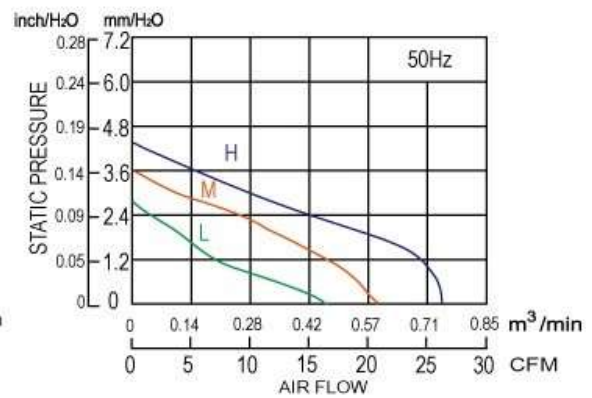

AA80383C SERIES

- Size: 80 x 80 x 38mm
- Housing: Aluminum
- Impeller: Glass fiber reinforced plastic UL94V-0
- Motor: AC Shaded Pole Type
- Operating Temperature: -10°C ~ +70°C
- Insulation: Class A
- IP Rating: IP21

Model Number	Voltage	Frequency	Current	Power	Speed	Air Flow	Pressure	Noise
	(V)	(Hz)	(A)	(W)	(RPM)	(CFM)	(mmH ₂ O)	dB(A)
AA8038V11BHW3C	110	50/60	0.14/0.12	13/12	2300/2700	26/30	4.3/6.1	30/35
AA8038V11BMW3C	110	50/60	0.12/0.10	10/9	2000/2300	21/23	3.6/3.8	24/27
AA8038V11BLW3C	110	50/60	0.08/0.06	6/5	1700/1900	17/16	3.0/2.5	21/23
AA8038V22BHW3C	230	50/60	0.10/0.08	13/12	2300/2700	26/30	4.3/6.1	30/35
AA8038V22BMW3C	230	50/60	0.08/0.06	10/9	2000/2300	21/23	3.6/3.8	24/27
AA8038V22BLW3C	230	50/60	0.05/0.04	6/5	1700/1900	17/16	3.0/2.5	21/23