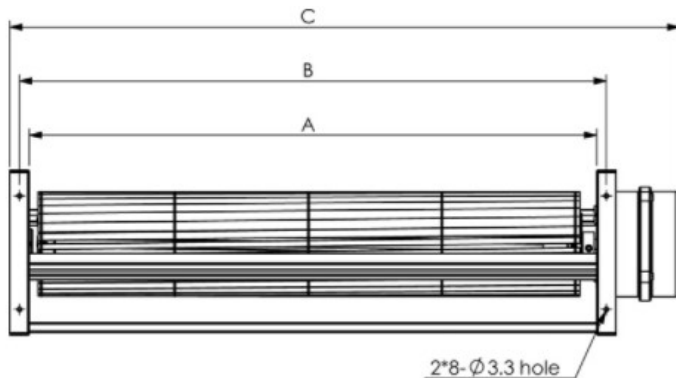

CAE081F SERIES (AC to DC Type)

- Size: ø81mm
- Housing / Impeller: Aluminum / Aluminum
- Motor: AC to DC Capacity Type
- Operating Temperature: 0°C ~ +45°C
- Insulation: Class A

Model Number	Size (mm)			Voltage (V)	Frequency (Hz)	Current (A)	Power (W)	Speed (RPM)	Air Flow (CFM)	Pressure (mmAq)	Noise dB(A)	Weight (kg)
	A	B	C									
①CAE08142V__BHWF	440	455	520	200 ~ 240	50, 60	0.40 ~ 0.35	39	1850	371	7.2	59	2150
②CAE08150V__BHWF	520	535	600					1700	417	7.00	57	2300
③CAE08160V__BHWF	620	635	700					1600	477	6.8	56	2500
④CAE08170V__BHWF	720	735	800					1500	530	6.5	54	2700
⑤CAE08180V__BHWF	820	835	900					1400	565	6.2	52	2950

Ball Bearing ONLY