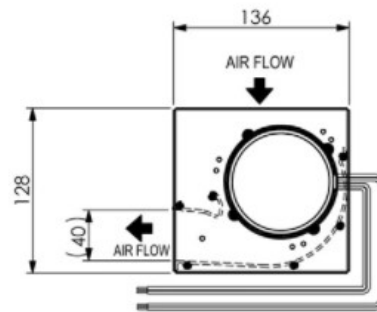

CAE081F SERIES (AC to DC Type)

- Size: ø81mm
- Housing / Impeller: Aluminum / Aluminum
- Motor: AC to DC Capacity Type
- Operating Temperature: 0°C ~ +45°C
- Insulation: Class A

Model Number	Size (mm)			Voltage (V)	Frequency (Hz)	Current (A)	Power (W)	Speed (RPM)	Air Flow (CFM)	Pressure (mmAq)	Noise dB(A)	Weight (kg)
	A	B	C									
①CAE08142V__BHWF	440	455	520	200 ~ 240	50, 60	0.40 ~ 0.35	39	1850	371	7.2	59	2150
②CAE08150V__BHWF	520	535	600					1700	417	7.00	57	2300
③CAE08160V__BHWF	620	635	700					1600	477	6.8	56	2500
④CAE08170V__BHWF	720	735	800					1500	530	6.5	54	2700
⑤CAE08180V__BHWF	820	835	900					1400	565	6.2	52	2950

Ball Bearing ONLY