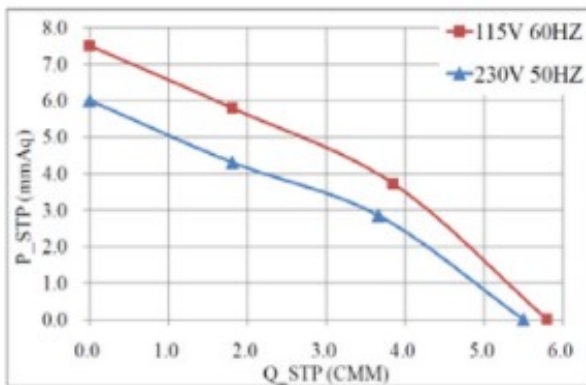

Model Number	Size (mm)			Voltage (V)	Frequency (Hz)	Current (A)	Power (W)	Speed (RPM)	Air Flow (CFM)	Pressure (mmAq)	Noise dB(A)	Weight (g)
	A	B	C									
①CA06030V__BHWL	310	325	405	115	60	0.36	39	2600	205	7.5	56	1700
				220	50/60	0.18/0.20	33/39	2350/2450	191/194	5.8/6.7	53/54	
				230	50	0.18	35	2400	194	6	53	
②CA06036V__BHWL	370	385	465	115	60	0.39	42	2350	233	6.8	56	1750
				220	50/60	0.19/0.21	35/42	2150/2200	216/219	5.3/6.0	53/54	
				230	50	0.19	38	2200	219	5.5	54	

CA06030L