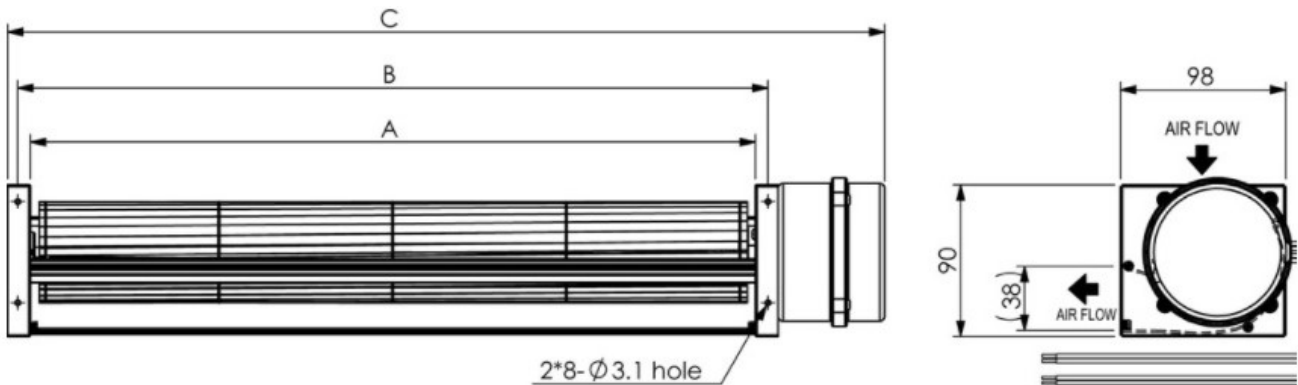

CA060L SERIES

- Size: $\phi 60\text{mm}$
- Housing / Impeller: Aluminum / Aluminum
- Motor: AC Capacity Type
- Operating Temperature: $0^{\circ}\text{C} \sim +45^{\circ}\text{C}$
- Insulation: Class A

Model Number	Size (mm)			Voltage (V)	Frequency (Hz)	Current (A)	Power (W)	Speed (RPM)	Air Flow (CFM)	Pressure (mmAq)	Noise dB(A)	Weight (g)
	A	B	C									
①CA06030V__BHWL	310	325	405	115	60	0.36	39	2600	205	7.5	56	1700
				220	50/60	0.18/0.20	33/39	2350/2450	191/194	5.8/6.7	53/54	
				230	50	0.18	35	2400	194	6	53	
②CA06036V__BHWL	370	385	465	115	60	0.39	42	2350	233	6.8	56	1750
				220	50/60	0.19/0.21	35/42	2150/2200	216/219	5.3/6.0	53/54	
				230	50	0.19	38	2200	219	5.5	54	