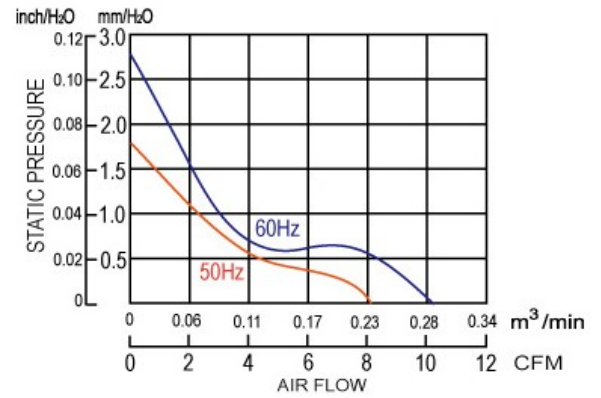

AA6030 SERIES

- Size: 60 x 60 x 30mm
- Housing: Aluminum
- Impeller: Glass fiber reinforced plastic UL94V-0
- Motor: AC Shaded Pole Type
- Operating Temperature: -10°C ~ +70°C
- Insulation: Class A
- IP Rating: IP44

| Model Number | Voltage | Frequency | Current | Power | Speed | Air Flow | Pressure | Noise |
|---------------|---------|-----------|-------------|-------|-----------|-----------|----------------------|---------|
| | (V) | (Hz) | (A) | (W) | (RPM) | (CFM) | (mmH ₂ O) | (dB(A)) |
| AA6030V11BHLW | 115 | 50/60 | 0.042/0.035 | 5/4 | 2400/3000 | 8.0/10.20 | 1.8/2.8 | 27/28 |
| AA6030V22BHLW | 230 | 50/60 | 0.04/0.032 | 5/4 | 2400/3000 | 8.0/10.20 | 1.8/2.8 | 27/28 |