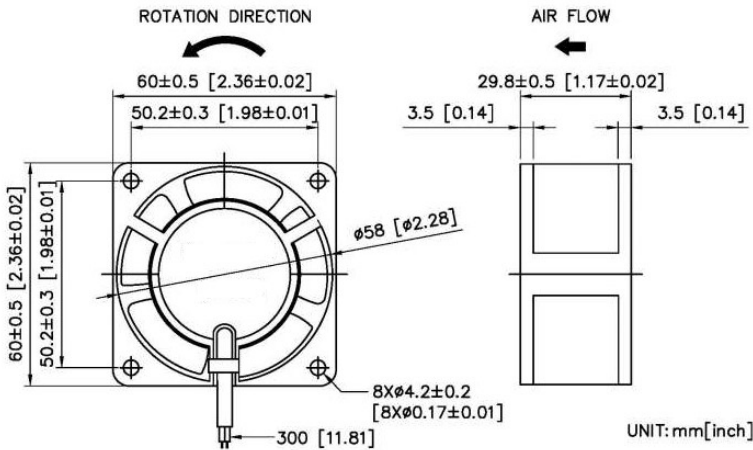

AA6030 SERIES

- Size: 60 x 60 x 30mm
- Housing: Aluminum
- Impeller: Glass fiber reinforced plastic UL94V-0
- Motor: AC Shaded Pole Type
- Operating Temperature: -10°C ~ +70°C
- Insulation: Class A
- IP Rating: IP44

| Model Number | Voltage | Frequency | Current | Power | Speed | Air Flow | Pressure | Noise |
|---------------|---------|-----------|-------------|-------|-----------|-----------|----------------------|---------|
| | (V) | (Hz) | (A) | (W) | (RPM) | (CFM) | (mmH ₂ O) | (dB(A)) |
| AA6030V11BHLW | 115 | 50/60 | 0.042/0.035 | 5/4 | 2400/3000 | 8.0/10.20 | 1.8/2.8 | 27/28 |
| AA6030V22BHLW | 230 | 50/60 | 0.04/0.032 | 5/4 | 2400/3000 | 8.0/10.20 | 1.8/2.8 | 27/28 |