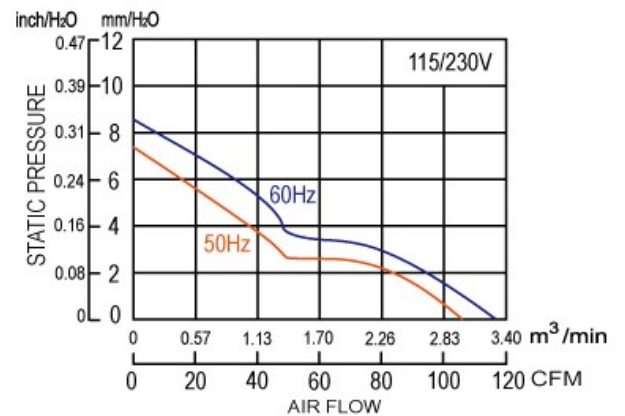

## AA12738 SERIES

- Size: 127 x 127 x 38mm
- Housing: Aluminum
- Impeller: Thermoplastic PBT, UL94V-0
- Motor: AC Shaded Pole Type
- Operating Temperature: -10°C ~ +70°C
- Insulation: Class A

Model Number	Voltage	Frequency	Current	Power	Speed	Air Flow	Pressure	Noise
	(V)	(Hz)	(A)	(W)	(RPM)	(CFM)	(mmH <sub>2</sub> O)	dB(A)
AA12738V11_H*	115	50/60	0.32/0.26	24/20	2700/3100	107/123	7.4/8.5	47/50
AA12738V22_H*	230	50/60	0.16/.013	25/20	2700/3100	107/123	7.4/8.5	47/50

\_ for B / S = Ball Bearing / Sleeve Bearing,  
\* for T/W = Terminals/ Lead Wires