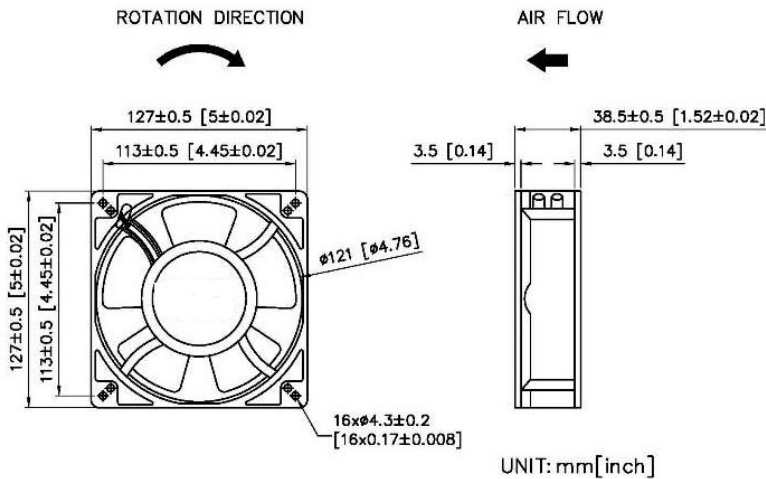

## AA12738 SERIES

- Size: 127 x 127 x 38mm
- Housing: Aluminum
- Impeller: Thermoplastic PBT, UL94V-0
- Motor: AC Shaded Pole Type
- Operating Temperature: -10°C ~ +70°C
- Insulation: Class A

Model Number	Voltage	Frequency	Current	Power	Speed	Air Flow	Pressure	Noise
	(V)	(Hz)	(A)	(W)	(RPM)	(CFM)	(mmH <sub>2</sub> O)	dB(A)
AA12738V11_H*	115	50/60	0.32/0.26	24/20	2700/3100	107/123	7.4/8.5	47/50
AA12738V22_H*	230	50/60	0.16/.013	25/20	2700/3100	107/123	7.4/8.5	47/50

\_ for B / S = Ball Bearing / Sleeve Bearing,  
\* for T/W = Terminals/ Lead Wires