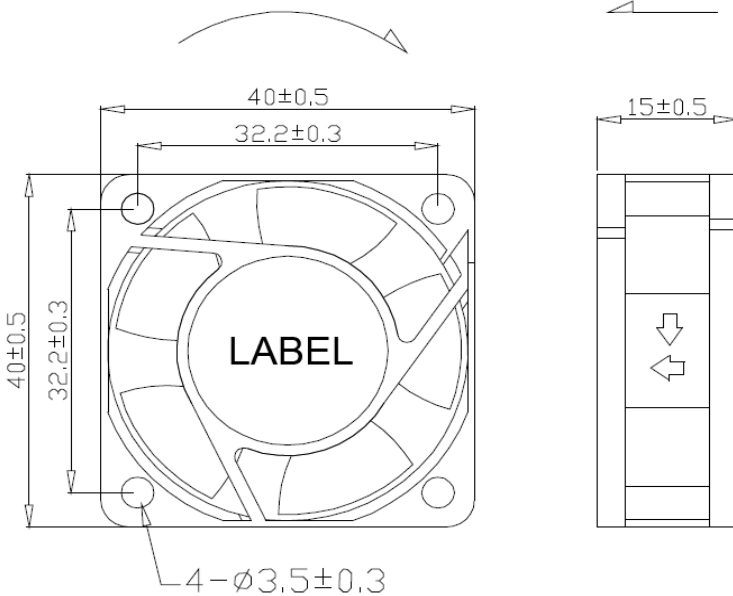

# AD4015GE SERIES

- Size: 40 x 40 x 15mm
- Housing: Plastic (UL 94V-0)
- Impeller: Plastic (UL 94V-0)
- Motor: 4 Pole Brushless DC Motor
- Operating Temperature: -10°C ~ +70°C
- Insulation: Class A
- Weight: 20.0g

B = Ball Bearing