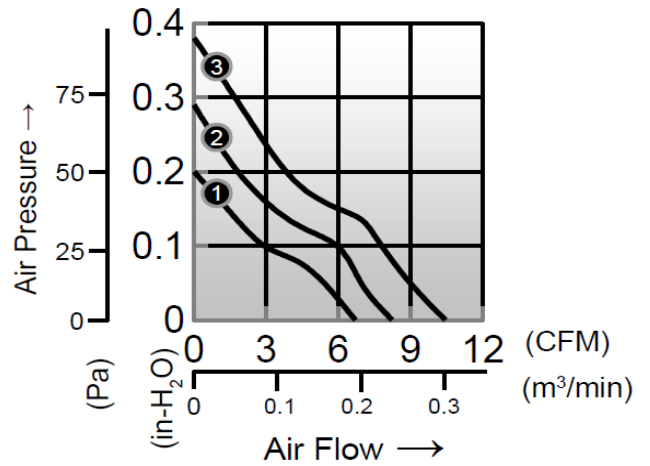

# AD4015GE SERIES

- Size: 40 x 40 x 15mm
- Housing: Plastic (UL 94V-0)
- Impeller: Plastic (UL 94V-0)
- Motor: 4 Pole Brushless DC Motor
- Operating Temperature: -10°C ~ +70°C
- Insulation: Class A
- Weight: 20.0g

Model Number	Voltage	Current	Power	Speed	Air Flow	Pressure	Noise
	(V)	(A)	(W)	(RPM)	(CFM)	(inH <sub>2</sub> O)	dB(A)
① AD4015V12BLWGE	12	0.08	0.96	6000	6.71	0.20	28
② AD4015V12BMWGE	12	0.12	1.44	7300	8.25	0.29	32
③ AD4015V12BHWGE	12	0.16	1.92	8600	10.45	0.38	36

B = Ball Bearing